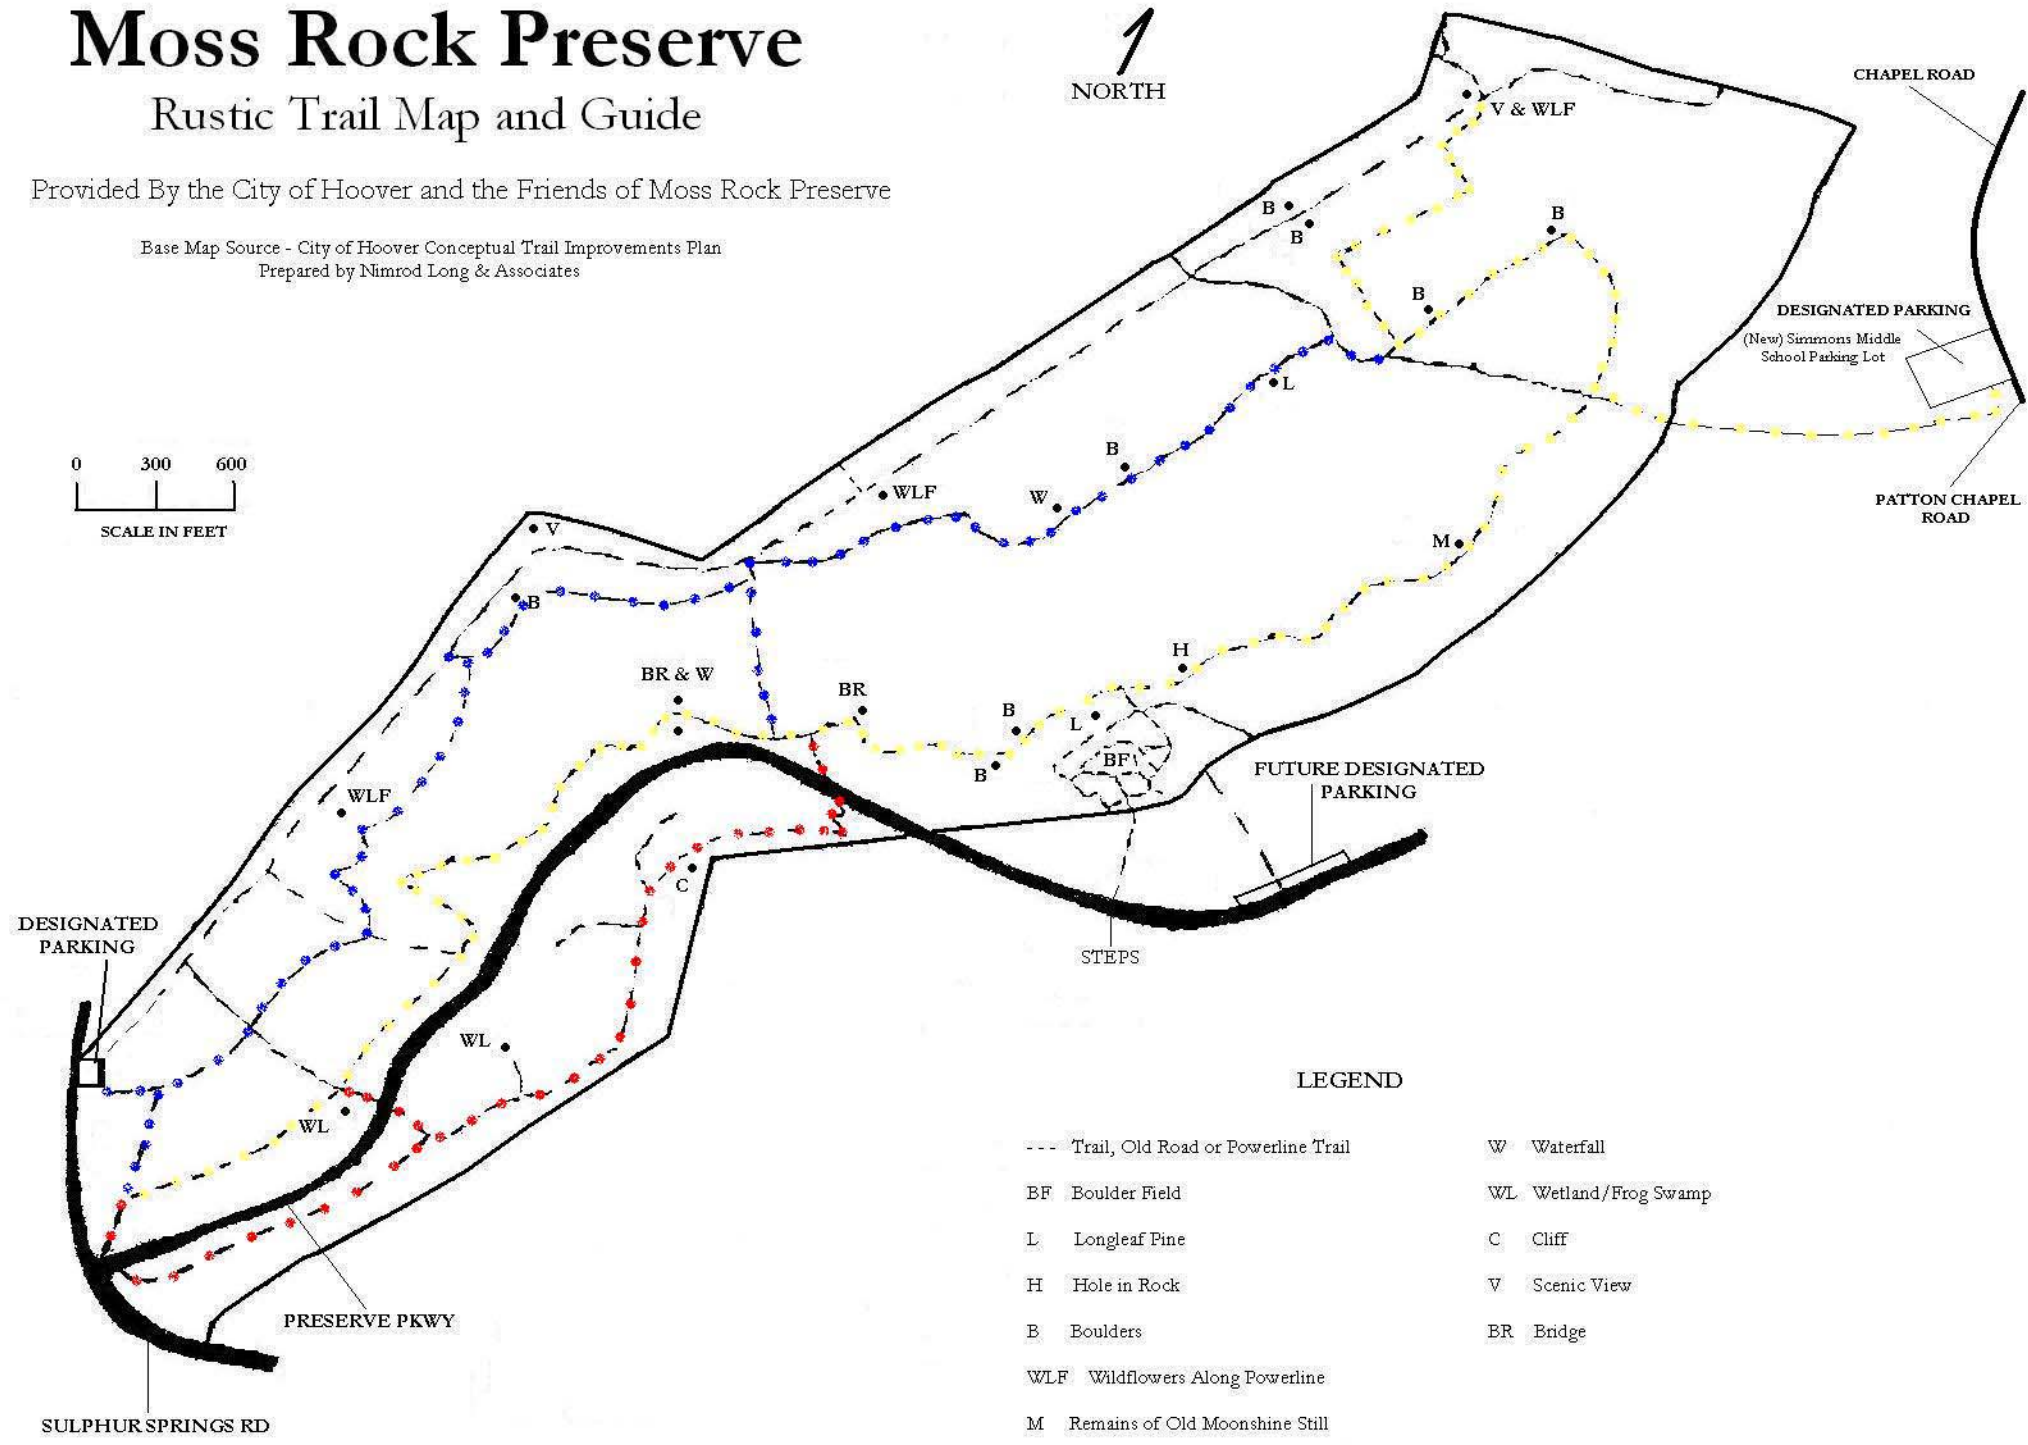

## Rustic Trail Map and Guide

Provided By the City of Hoover and the Friends of Moss Rock Preserve

Base Map Source - City of Hoover Conceptual Trail Improvements Plan  
Prepared by Nimrod Long & Associates

### LEGEND

- Trail, Old Road or Powerline Trail
- BF Boulder Field
- L Longleaf Pine
- H Hole in Rock
- B Boulders
- WLF Wildflowers Along Powerline
- M Remains of Old Moonshine Still
- W Waterfall
- WL Wetland/Frog Swamp
- C Cliff
- V Scenic View
- BR Bridge